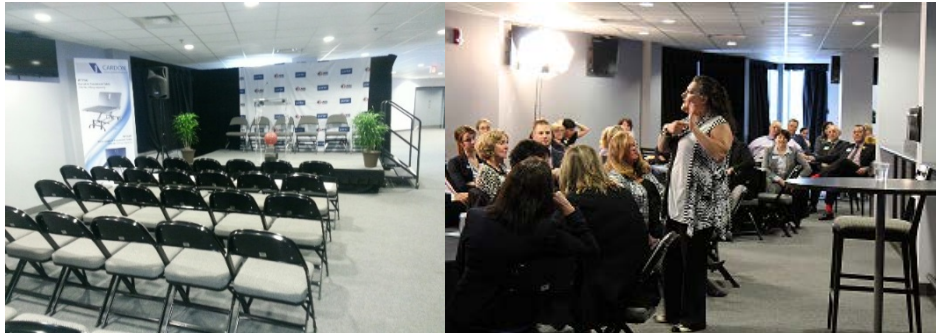

## Club Lounge Rental

Our Club Lounge located on Level 4 which is a level down directly from Bridge Level entrance. The area is approx. 100' of space with its own Club Lounge bar serving Niagara Tap Wine, Tap Beer with full service bar capabilities with catering service.

- Private event party from 25-100 people over looking Meridian Ice Rink
- Press Conference setup for 30 sitting and 30 standing with Catering/Staging/Audio setup
- Full Buffet or Severed Catering
- Wine/Cocktail Party, Small Acoustic show, Comedy Show etc..

Rental Rate: Club Lounge Rate is \$225/HR including tax

(\*\*Ice Hockey game could be playing at same time as your event\*\*)

Included in rental rate is:

- Setup and Teardown
- Tables (Round or Rectangle) and Padded Chairs
- Coat Racks, Meridian Mat
- Direct Internet/WIFI